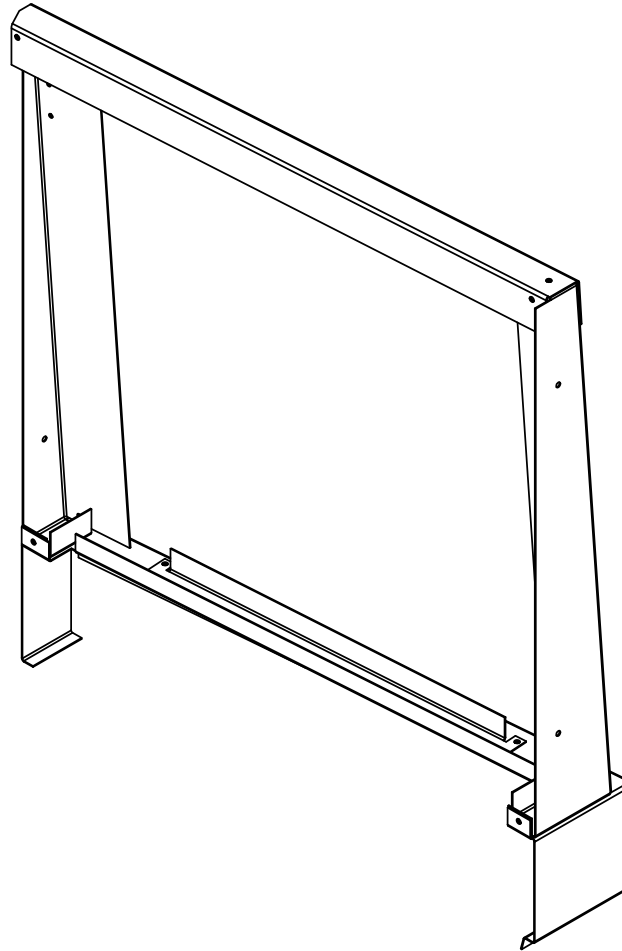

FEATURES	SPECIAL FILTER RACK FOR YORK UNITS	PROVENT P/N	FILTER SIZE (FIELD SUPPLIED)
<ul style="list-style-type: none"> • Factory assembled. • Galvanized steel construction. • Fits 1" (filter not included). 	P**4A ALL MODELS	FLTLXS1	20" x 20" x 1"