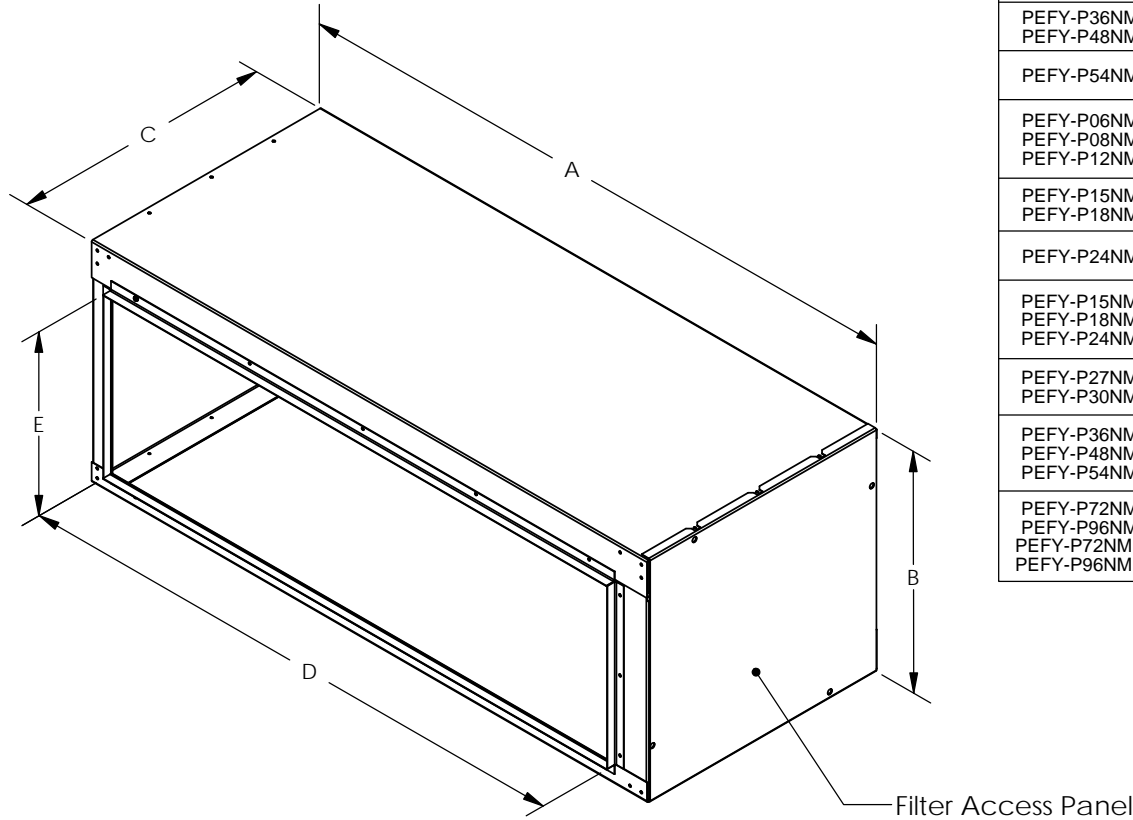

**FEATURES:**

- Factory assembled.
- Galvanized steel construction.
- Fits 1" or 2" filters.

**mitsubishi PEFY-NM\*U-E FILTER RACK**

UNIT SIZE	PART NUMBER	A	B	C	D	E	FILTER SIZE*
PEFY-P06NMAU PEFY-P08NMAU PEFY-P12NMAU	FLTPEFYAU0612	27-9/16"	9-3/4"	12"	26-1/16"	7-5/8"	(1) 14" x 25" x 2"
PEFY-P15NMAU PEFY-P18NMAU	FLTPEFYAU1518	35-7/16"	9-3/4"	12"	33-15/16"	7-5/8"	(1) 14" x 20" x 2" (1) 14" x 14" x 2"
PEFY-P24NMAU PEFY-P27NMAU PEFY-P30NMAU	FLTPEFYAU2430	43-1/4"	9-3/4"	12"	41-3/4"	7-5/8"	(2) 14" x 20" x 2"
PEFY-P36NMAU PEFY-P48NMAU	FLTPEFYAU3648	55-1/8"	9-3/4"	12"	53-5/8"	7-5/8"	(2) 14" x 20" x 2" (1) 14" x 14" x 2"
PEFY-P54NMAU	FLTPEFYAU54	63"	9-3/4"	12"	61-1/2"	7-5/8"	(3) 14" x 20" x 2"
PEFY-P06NMSU PEFY-P08NMSU PEFY-P12NMSU	FLTPEFYU0612	27-9/16"	7-7/8"	12"	26-1/16"	5-5/8"	(1) 12" x 25" x 1"
PEFY-P15NMSU PEFY-P18NMSU	FLTPEFYU1518	35-7/16"	7-7/8"	12"	33-15/16"	5-5/8"	(1) 12" x 20" x 1" (1) 12" x 14" x 1"
PEFY-P24NMSU	FLTPEFYU24	43-1/4"	7-7/8"	12"	41-3/4"	5-5/8"	(2) 12" x 20" x 1"
PEFY-P15NMHU PEFY-P18NMHU PEFY-P24NMHU	FLTPEFYHU1524	26-3/4"	15"	16"	22-1/4"	13-1/2"	(1) 20" x 24" x 2"
PEFY-P27NMHU PEFY-P30NMHU	FLTPEFYHU2730	38"	15"	16"	33-1/2"	13-1/2"	(1) 20" x 16" x 2" (1) 20" x 20" x 2"
PEFY-P36NMHU PEFY-P48NMHU PEFY-P54NMHU	FLTPEFYHU3654	44-1/2"	15"	16"	40"	13-1/2"	(2) 20" x 20" x 2"
PEFY-P72NMHU PEFY-P96NMHU PEFY-P72NMHSU PEFY-P96NMHSU	FLTPEFYHU7296	49"	18-3/8"	20"	44-1/2"	14"	(2) 24" x 24" x 4"

PART NUMBER:  
FLTP Series

DATE:  
9/21/2018

REV:  
10

DRAWN BY:  
ALL