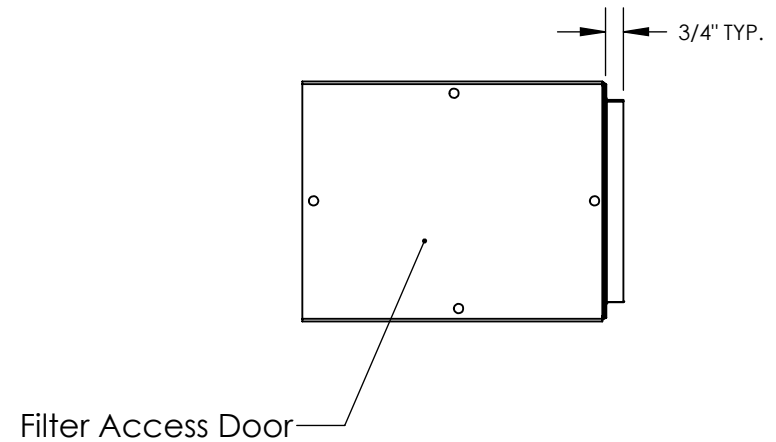

**FEATURES:**

- Factory assembled.
- Galvanized steel construction.
- Fully Insulated.
- Fits 2" filters.
- Filter not included

**HITACHI FILTER RACK**

UNIT SIZE	PART NUMBER	A	B	C	D	E	FILTER SIZE (NOMINAL)	Est. Weight
H, Y DOA096B21S	FLT-HIDOA96	48"	19-1/8"	10"	43-3/8"	16-7/16"	(2) 18" x 24" x 2"	85 Lbs.
H, Y IDM30-48B21E	FLT-HIDM3048E	51-1/8"	10"	10"	49-9/16"	8-9/16"	(2) 10" x 24" x 2"	78 Lbs.
H, Y IDS006-012B21S	FLT-HIDS0612	33-3/16"	7-9/16"	9"	29-7/8"	6-11/16"	(1) 10" x 20" x 2" (1) 10" x 14" x 2"	17 Lbs.
H, Y IDS015-018B21S	FLT-HIDS1518	41-1/2"	7-9/16"	9"	40-1/2"	6-11/16"	(2) 10" x 20" x 2"	17 Lbs.
H, Y IDM006-015B22S	FLT-HIDM0615	23-1/8"	9-7/8"	12-5/8"	21-5/8"	8-7/16"	(1) 14" x 20" x 2"	17 Lbs.
H, Y IDM018-027B22S	FLT-HIDM1827	36-7/8"	9-7/8"	12-5/8"	35-3/8"	8-7/16"	(1) 14" x 20" x 2" (1) 14" x 14" x 2"	22 Lbs.
H, Y IDM030-054B22S	FLT-HIDM3054	50-11/16"	9-7/8"	12-5/8"	49-3/16"	8-7/16"	(2) 14" x 25" x 2"	28 Lbs.
H, Y IDH015B22S	FLT-HIDH15	22"	10"	9"	21-5/8"	8-7/16"	(1) 12" x 20" x 2"	56 Lbs.
H, Y IDH018-027B22S	FLT-HIDH1827	36"	10"	12-5/8"	35-3/8"	8-7/16"	(1) 14" x 20" x 2" (1) 14" x 14" x 2"	22 Lbs.
H, Y IDH030-054B22S	FLT-HIDH3054	50"	10"	12-5/8"	49-3/16"	8-7/16"	(2) 14" x 25" x 2"	79 Lbs.
H, Y IDH072-092B21S	FLT-HIDH7296	44-7/8"	18 3/8"	17-3/4"	43-3/8"	16-7/16"	(1) 20" x 24" x 2" (1) 24" x 24" x 2"	39 Lbs.

-

DATE:  
2/16/2021

PART NUMBER:

FLT-H SERIES

REV:  
6

DRAWN BY:  
ALL