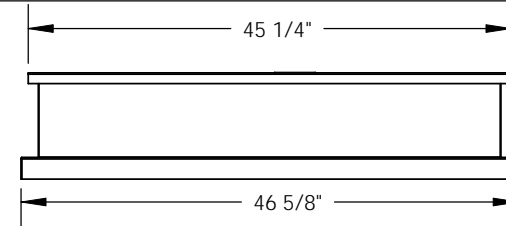

FEATURES:

- Material: 18 Ga. Bright Galv.
- Gasketing package provided.
- Estimated Weight: 61Lbs.

CURB ADAPTER

FOR YORK UNITS:
 DEB/BHH/BHA 018-060: DNZ/DEZ/DNP/DEM/BHZ/BHP 024-060: DEX 024-048:
 DNH/DEH 030-060: DNA 036-060: DNY/BHX 024, 036, 048, 060: DNX 024, 036, 048: DEY 060

EXISTING CARRIER:
 FACTORY CURB SMALL CABINET 48/50N* 018-060

FRONT VIEW

RIGHT VIEW

EXISTING CURB

ISOMETRIC VIEW

3847 WABASH DRIVE
 MIRA LOMA, CA 91752

PHONE (951) 685-1101
 FAX (619) 872-9799

SUBMITTED TO: _____
 COMPANY: _____
 JOB NAME: _____
 EQUIPMENT: _____
 NOTES: _____