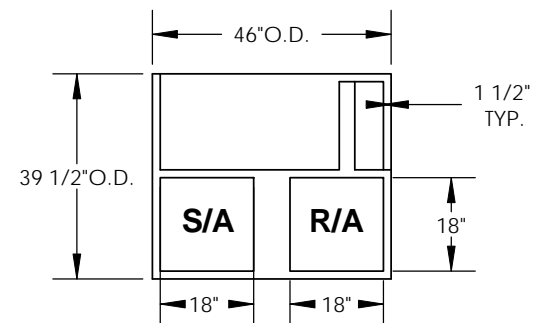

FEATURES:

- Material: 18 Ga. Bright Galv.
- Gasketing package provided.
- Estimated Weight: 61Lbs.

CURB ADAPTER

FOR YORK UNITS:
 DEB/BHH/BHA 018-060: DNZ/DEZ/DNP/DEM/BHZ/BHP 024-060: DEX 024-048:
 DNH/DEH 030-060: DNA 036-060: DNY/BHX 024, 036, 048, 060: DNX 024, 036, 048: DEY 060

EXISTING CARRIER:
 FACTORY CURB SMALL CABINET 48/50N* 018-060

FRONT VIEW

RIGHT VIEW

EXISTING CURB

ISOMETRIC VIEW

3847 WABASH DRIVE
 MIRA LOMA, CA 91752

PHONE (951) 685-1101
 FAX (619) 872-9799

SUBMITTED TO: _____
 COMPANY: _____
 JOB NAME: _____
 EQUIPMENT: _____
 NOTES: _____

FORM NO: _____
 -
 DATE: 5/10/2013

PART NUMBER: CA-AFF1860-CAR06
 REV: 4
 DRAWN BY: CNG