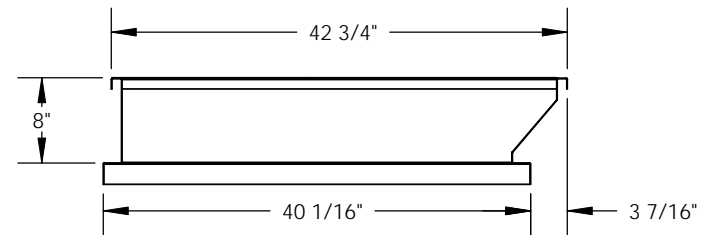

FEATURES:

- Material: 18 Ga. Bright Galv.
- Gasketing package provided.
- Estimated Weight: 61Lbs.

CURB ADAPTER

FOR YORK UNITS:
 DEB/BHH/BHA 018-060: DNZ/DEZ/DNP/DEM/BHZ/BHP 024-060: DEX 024-048:
 DNH/DEH 030-060: DNA 036-060: DNY/BHX 024, 036, 048, 060: DNX 024, 036, 048: DEY 060

EXISTING CARRIER:
 FACTORY CURB SMALL CABINET 48/50N* 018-060

FRONT VIEW

RIGHT VIEW

EXISTING CURB

ISOMETRIC VIEW

3847 WABASH DRIVE
 MIRA LOMA, CA 91752

PHONE (951) 685-1101
 FAX (619) 872-9799

SUBMITTED TO: _____
 COMPANY: _____
 JOB NAME: _____
 EQUIPMENT: _____
 NOTES: _____

FORM NO: _____
 -
 DATE: 5/10/2013

PART NUMBER: CA-AFF1860-CAR06
 REV: 4
 DRAWN BY: CNG