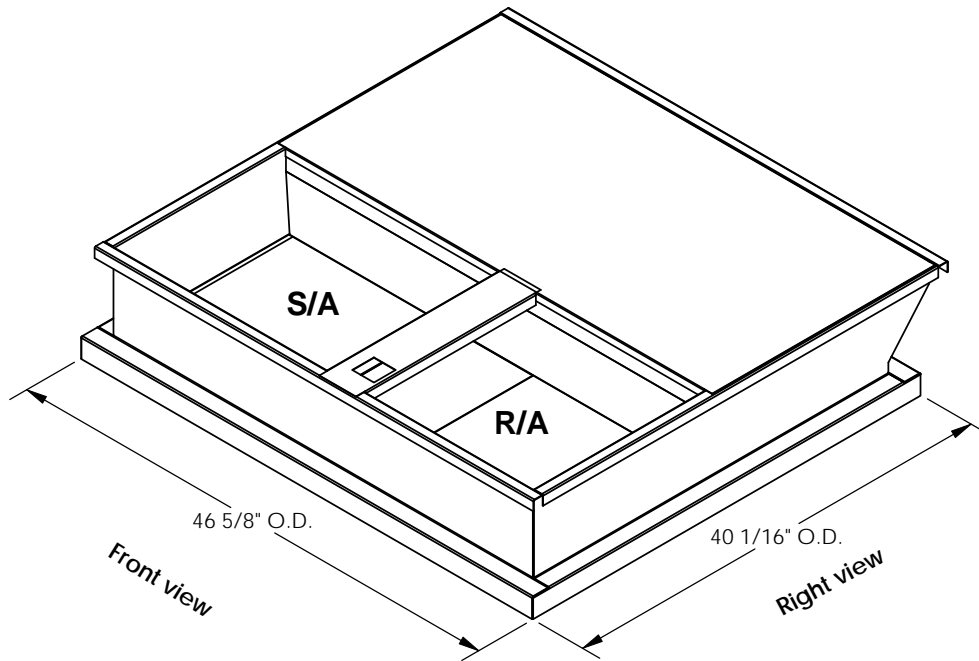

FEATURES:

- Material: 18 Ga. Bright Galv.
- Gasketing package provided.
- Estimated Weight: 61Lbs.

CURB ADAPTER

FOR YORK UNITS:
 DEB/BHH/BHA 018-060: DNZ/DEZ/DNP/DEM/BHZ/BHP 024-060: DEX 024-048:
 DNH/DEH 030-060: DNA 036-060: DNY/BHX 024, 036, 048, 060: DNX 024, 036, 048: DEY 060

EXISTING CARRIER:
 FACTORY CURB SMALL CABINET 48/50N* 018-060

FRONT VIEW

RIGHT VIEW

EXISTING CURB

ISOMETRIC VIEW

3847 WABASH DRIVE
 MIRA LOMA, CA 91752

PHONE (951) 685-1101
 FAX (619) 872-9799

SUBMITTED TO: _____
 COMPANY: _____
 JOB NAME: _____
 EQUIPMENT: _____
 NOTES: _____