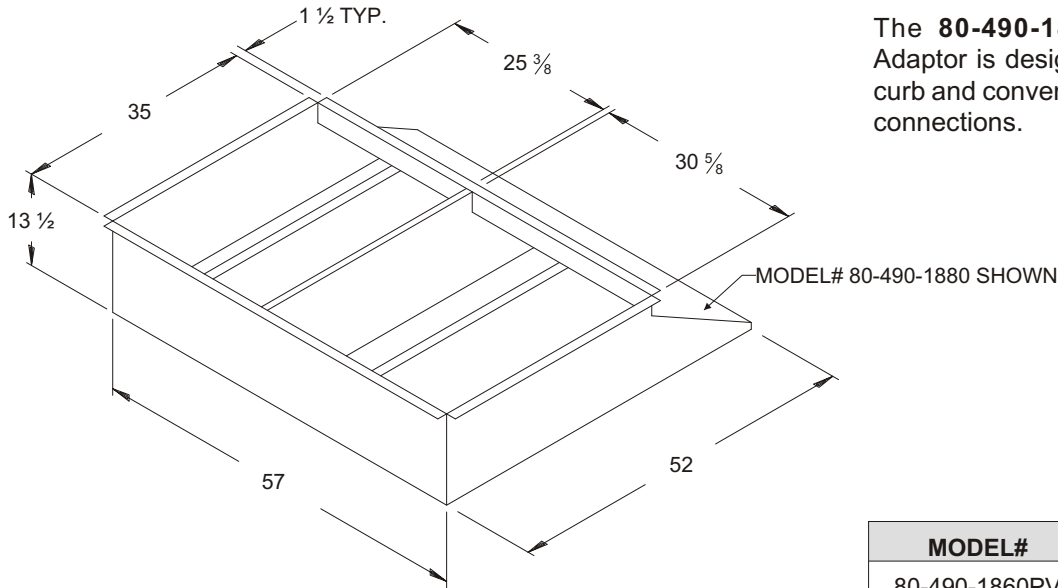

**SPECIFICATION DATA FOR
YORK INTERNATIONAL
ZJ/ZR/WJ/WR/DJ/DR 180-300
ZF/DM/DH/BP 210-300 / BQ 240 UNITS**

MODEL#: 80-490-18PV
CONCENTRIC CURB ADAPTOR**

The **80-490-18** Concentric Curb Adaptor is designed to drop into the curb and convert the square duct unit connections.

MODEL#	DUCT SIZE
80-490-1860PV	18 x 36
80-490-1880PV	24 x 48
80-490-18100PV	24 x 54

MODEL#: 80-900-18PV
CONCENTRIC CURB ADAPTOR
WITH BURGLAR BARS**

The **80-900-18** Concentric Curb Adaptor with Burglar Bars is designed to drop into the curb and convert the unit duct connections.

MODEL# 80-900-1880PV SHOWN

#4 REBAR PLACED ON 6" CENTERS

MODEL#	DUCT SIZE
80-900-1860PV	18 x 36
80-900-1880PV	24 x 48
80-900-18100PV	24 x 54

FOR LIST PRICES: FORM#

MARCH 3, 2011 FORM# YKACC18P