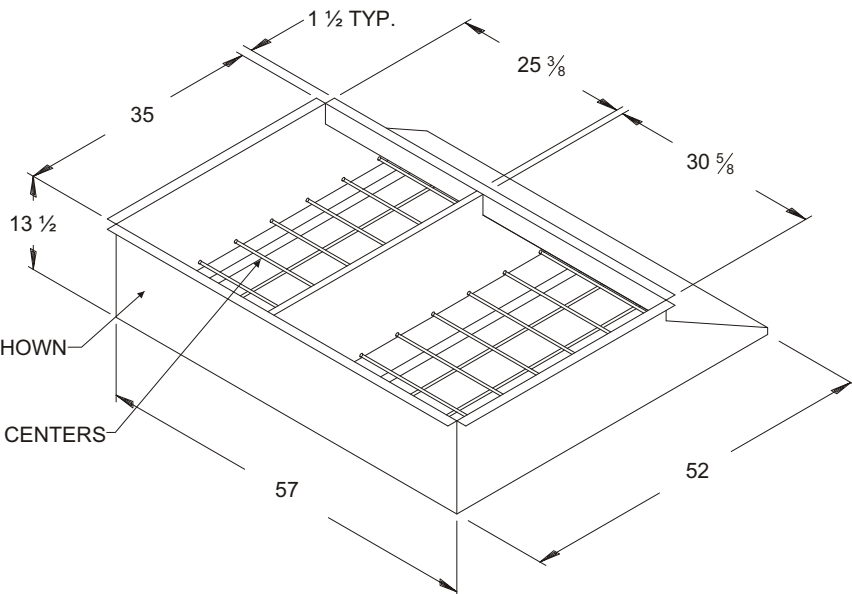

**SPECIFICATION DATA FOR
YORK INTERNATIONAL
ZJ/ZR/WJ/WR/DJ/DR 180-300
ZF/DM/DH/BP 210-300 / BQ 240 UNITS**

MODEL#: 80-490-18PV
CONCENTRIC CURB ADAPTOR**

The **80-490-18** Concentric Curb Adaptor is designed to drop into the curb and convert the square duct unit connections.

MODEL#	DUCT SIZE
80-490-1860PV	18 x 36
80-490-1880PV	24 x 48
80-490-18100PV	24 x 54

MODEL#: 80-900-18PV
CONCENTRIC CURB ADAPTOR
WITH BURGLAR BARS**

The **80-900-18** Concentric Curb Adaptor with Burglar Bars is designed to drop into the curb and convert the unit duct connections.

MODEL# 80-900-1880PV SHOWN

#4 REBAR PLACED ON 6" CENTERS

MODEL#	DUCT SIZE
80-900-1860PV	18 x 36
80-900-1880PV	24 x 48
80-900-18100PV	24 x 54

FOR LIST PRICES: FORM#

MARCH 3, 2011 FORM# YKACC18P