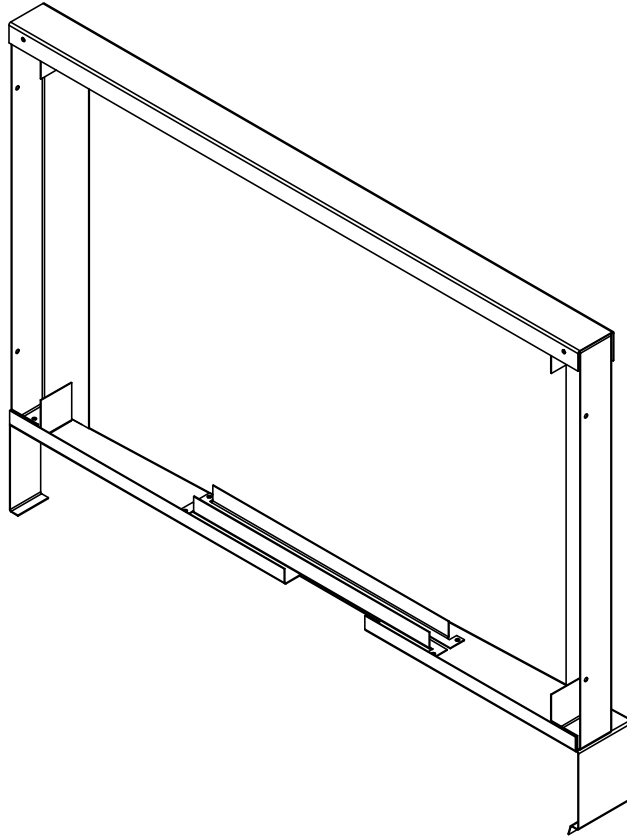

FEATURES	FILTER RACK FOR YORK UNITS	PROVENT P/N	FILTER SIZE (FIELD SUPPLIED)
<ul style="list-style-type: none"> • Factory assembled. • Galvanized steel construction. • Fits 1" and 2" filters (filter not included). 	P**4B ALL MODELS	FLTLXL	20" x 30" x 1" or 2"