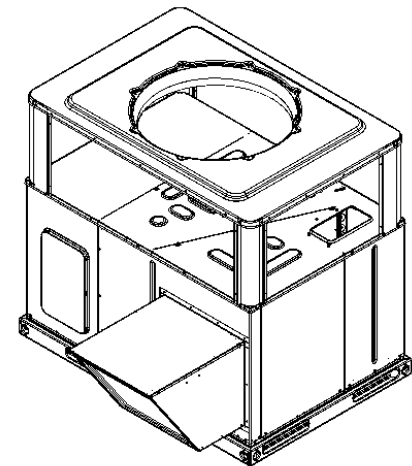

DOWN DISCHARGE APPLICATION