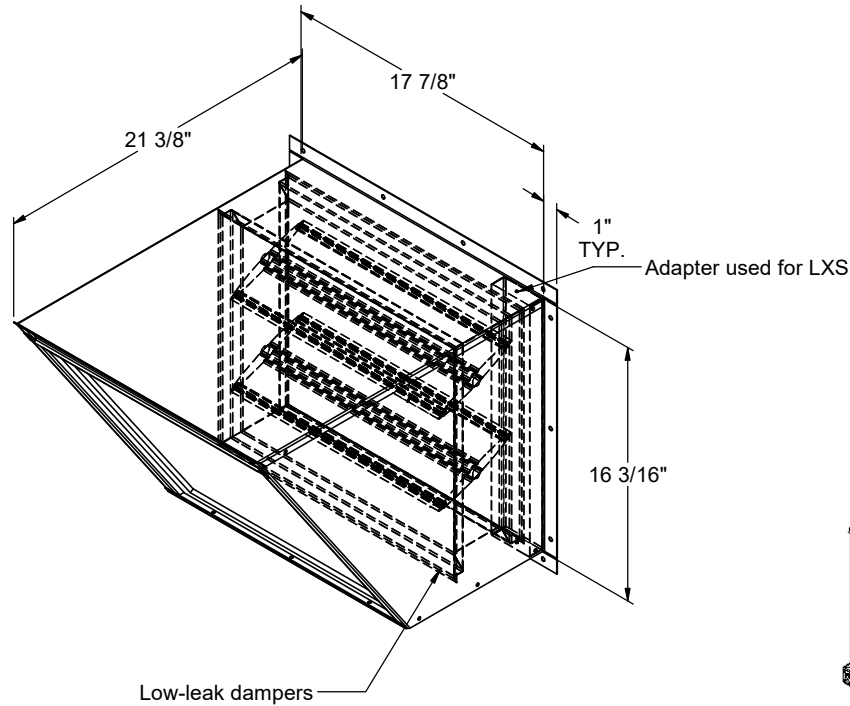

DOWN DISCHARGE APPLICATION