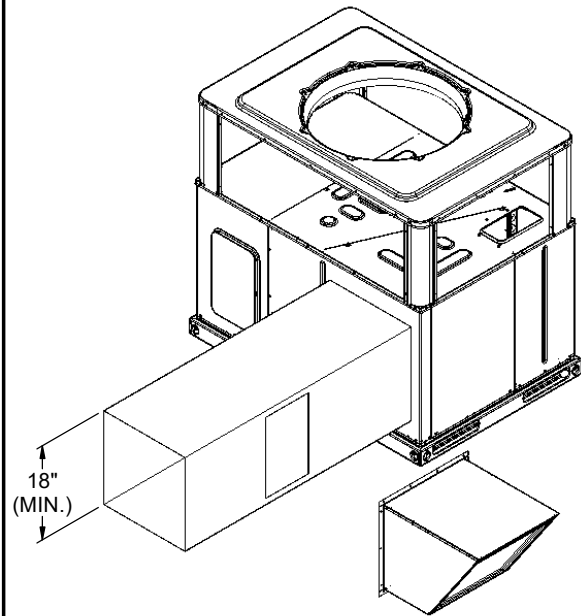

FEATURES:

- Painted hood and panels match factory specifications and color.
- Ruskin CD60 low-leak dampers.
- External linkage system.
- Mechanically secured upgraded outside air intake filter. (19" X 16-1/16" X 7/8")
- Horizontal or down discharge applications.

0-100% MANUAL OUTSIDE AIR HOOD PACKAGE FOR YORK UNITS

PG3E, PC3E, PCG4A/B, PCE4A/B 24-60
PCG6A/B, PCE6A/B, PHE4/6A/B, PHG4/6A/B 24-60

YORK UNIT	ProVent P/N	WEIGHT
PG3E, PC3E, PCG4A, PCE4A 24-42 PCG6A, PCE6A PHE4/6A, PHG4/6A 24-30	OAMANLXS100	37 LBS.
PG3E, PC3E, PCG4B, PCE4B 48-60 PCG6B, PCE6B PHE4/6B, PHG4/6B 36-60	OAMANLXL100	