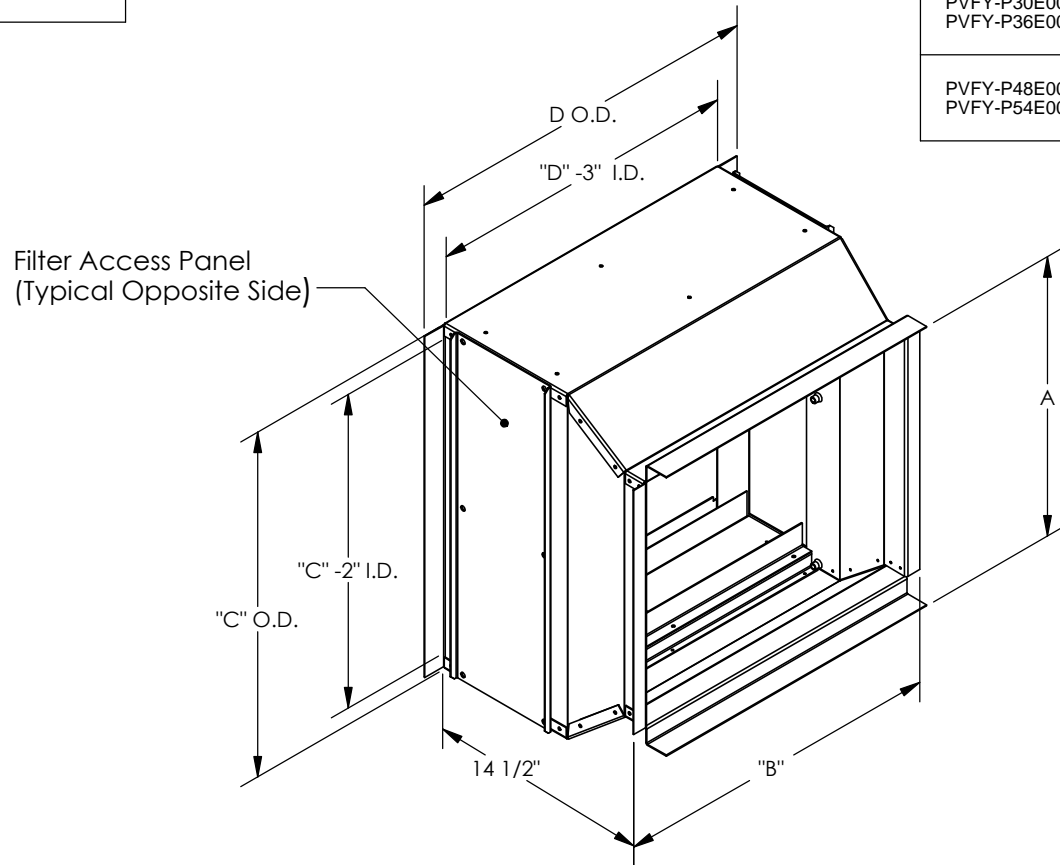

**FEATURES:**

- Factory assembled.
- Galvanized steel construction.
- Fully Insulated.
- Fits, 2" and 4" filters.

**MITSUBISHI FILTER RACK  
PVFY P12-P54E00A**

UNIT SIZE	PART NUMBER	A	B	C	D	FILTER SIZE*
PVFY-P12E00A PVFY-P18E00A PVFY-P24E00A	FLTPVFY1224	17-11/16"	21-1/16"	22"	23"	(1) 20" x 20" x *
PVFY-P30E00A PVFY-P36E00A	FLTPVFY3036	21-1/8"	21"	22"	27"	(1) 20" x 24" x *
PVFY-P48E00A PVFY-P54E00A	FLTPVFY4854	24-9/16"	21-3/4"	26"	27"	(1) 24" x 24" x *